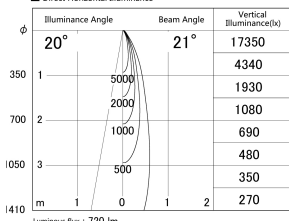

Item no. DD161-0820MB9035

Series Name: AMMA Φ80 series Lens type adjustable Antiglare (DD161-AG)

■ Lighting Distribution Curve (cd/1000 lm)

Installation	Recessed mount
Type	High-efficiency antiglare type adjustable downlight
Fixture wattage	7.5W
Beam angle	21deg
Color Temp.	3500K
CRI	Ra>90
Luminous	722 lm
Body	Die-castaluminumalloy
Body finish	N/A
Trim finish	Black
Reflector finish	Mirror
IP Rate	IP20
Light source	COB module
Input Voltage	AC220~240V
Dimming Type	Non-Dimmable
Certificate	CE,CCC
Cut Hole	80mm