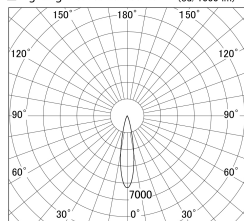

■ Lighting Distribution Curve (cd/1000 lm)