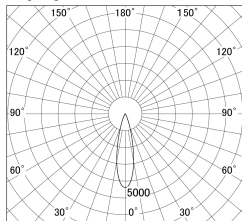

■ Lighting Distribution Curve (cd/1000 lm)