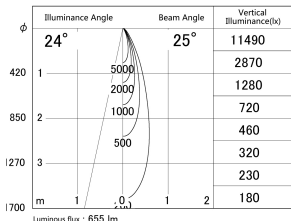

Item no. DD161-0825MB9035

Series Name: AMMA Φ80 series Lens type adjustable Antiglare (DD161-AG)

■ Lighting Distribution Curve (cd/1000 lm)

Installation	Recessed mount
Type	High-efficiency antiglare type adjustable downlight
Fixture wattage	7.5W
Beam angle	25deg
Color Temp.	3500K
CRI	Ra>90
Luminous	654 lm
Body	Die-castaluminumalloy
Body finish	N/A
Trim finish	Black
Reflector finish	Mirror
IP Rate	IP20
Light source	COB module
Input Voltage	AC220~240V
Dimming Type	Non-Dimmable
Certificate	CE,CCC
Cut Hole	80mm