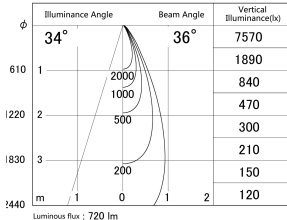

Item no. DD161-0835MB9035

Series Name: AMMA Φ80 series Lens type adjustable Antiglare (DD161-AG)

■ Lighting Distribution Curve (cd/1000 lm)

Installation	Recessed mount
Type	High-efficiency antiglare type adjustable downlight
Fixture wattage	7.5W
Beam angle	36deg
Color Temp.	3500K
CRI	Ra>90
Luminous	721 lm
Body	Die-castaluminumalloy
Body finish	N/A
Trim finish	Black
Reflector finish	Mirror
IP Rate	IP20
Light source	COB module
Input Voltage	AC220~240V
Dimming Type	Non-Dimmable
Certificate	CE,CCC
Cut Hole	80mm