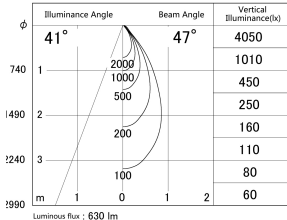

Item no. DD161-0845MB9035

Series Name: AMMA Φ80 series Lens type adjustable Antiglare (DD161-AG)

■ Lighting Distribution Curve (cd/1000 lm)

Installation	Recessed mount
Type	High-efficiency antiglare type adjustable downlight
Fixture wattage	7.5W
Beam angle	47deg
Color Temp.	3500K
CRI	Ra>90
Luminous	628 lm
Body	Die-castaluminumalloy
Body finish	N/A
Trim finish	Black
Reflector finish	Mirror
IP Rate	IP20
Light source	COB module
Input Voltage	AC220~240V
Dimming Type	Non-Dimmable
Certificate	CE,CCC
Cut Hole	80mm