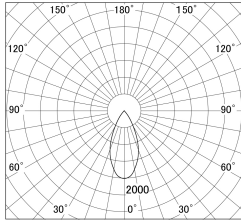

■ Lighting Distribution Curve (cd/1000 lm)