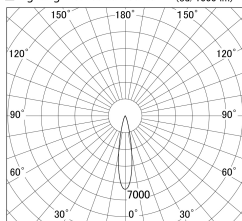

■ Lighting Distribution Curve (cd/1000 lm)