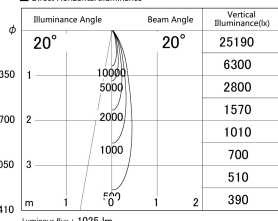

Item no. DD161-1020MB9035

Series Name: AMMA Φ80 series Lens type adjustable Antiglare (DD161-AG)

■ Lighting Distribution Curve (cd/1000 lm)

Installation	Recessed mount
Type	High-efficiency antiglare type adjustable downlight
Fixture wattage	10.5W
Beam angle	20deg
Color Temp.	3500K
CRI	Ra>90
Luminous	1026 lm
Body	Die-castaluminumalloy
Body finish	N/A
Trim finish	Black
Reflector finish	Mirror
IP Rate	IP20
Light source	COB module
Input Voltage	AC220~240V
Dimming Type	Non-Dimmable
Certificate	CE,CCC
Cut Hole	80mm