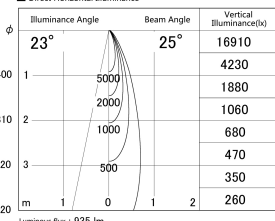

Item no. DD161-1025MB9035

Series Name: AMMA Φ80 series Lens type adjustable Antiglare (DD161-AG)

■ Lighting Distribution Curve (cd/1000 lm)

Installation	Recessed mount
Type	High-efficiency antiglare type adjustable downlight
Fixture wattage	10.5W
Beam angle	25deg
Color Temp.	3500K
CRI	Ra>90
Luminous	937 lm
Body	Die-castaluminumalloy
Body finish	N/A
Trim finish	Black
Reflector finish	Mirror
IP Rate	IP20
Light source	COB module
Input Voltage	AC220~240V
Dimming Type	Non-Dimmable
Certificate	CE,CCC
Cut Hole	80mm