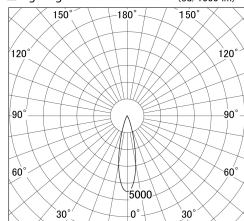

■ Lighting Distribution Curve (cd/1000 lm)