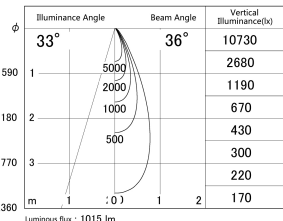

Item no. DD161-1035MB9035

Series Name: AMMA Φ80 series Lens type adjustable Antiglare (DD161-AG)

■ Lighting Distribution Curve (cd/1000 lm)

Installation	Recessed mount
Type	High-efficiency antiglare type adjustable downlight
Fixture wattage	10.5W
Beam angle	36deg
Color Temp.	3500K
CRI	Ra>90
Luminous	1013 lm
Body	Die-castaluminumalloy
Body finish	N/A
Trim finish	Black
Reflector finish	Mirror
IP Rate	IP20
Light source	COB module
Input Voltage	AC220~240V
Dimming Type	Non-Dimmable
Certificate	CE,CCC
Cut Hole	80mm