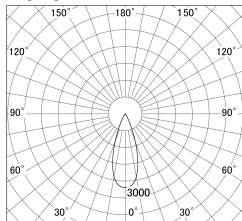

■ Lighting Distribution Curve (cd/1000 lm)