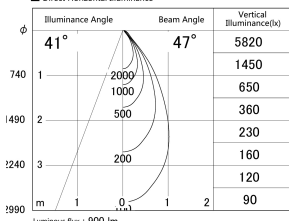

Item no. DD161-1045MB9035

Series Name: AMMA Φ80 series Lens type adjustable Antiglare (DD161-AG)

■ Lighting Distribution Curve (cd/1000 lm)

Installation	Recessed mount
Type	High-efficiency antiglare type adjustable downlight
Fixture wattage	10.5W
Beam angle	47deg
Color Temp.	3500K
CRI	Ra>90
Luminous	900 lm
Body	Die-castaluminumalloy
Body finish	N/A
Trim finish	Black
Reflector finish	Mirror
IP Rate	IP20
Light source	COB module
Input Voltage	AC220~240V
Dimming Type	Non-Dimmable
Certificate	CE,CCC
Cut Hole	80mm