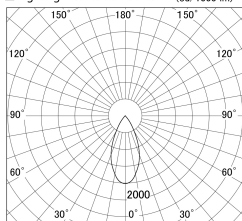

■ Lighting Distribution Curve (cd/1000 lm)