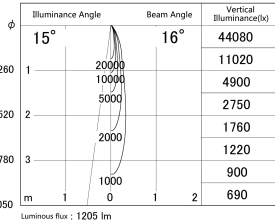

Item no. DD161-1515MB9035

Series Name: AMMA Φ80 series Lens type adjustable Antiglare (DD161-AG)

■ Lighting Distribution Curve (cd/1000 lm)

Installation	Recessed mount
Type	High-efficiency antiglare type adjustable downlight
Fixture wattage	14W
Beam angle	16deg
Color Temp.	3500K
CRI	Ra>90
Luminous	1203 lm
Body	Die-castaluminumalloy
Body finish	N/A
Trim finish	Black
Reflector finish	Mirror
IP Rate	IP20
Light source	COB module
Input Voltage	AC220~240V
Dimming Type	Non-Dimmable
Certificate	CE,CCC
Cut Hole	80mm