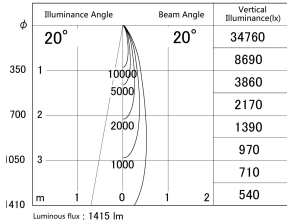

Item no. DD161-1520MB9035

Series Name: AMMA Φ80 series Lens type adjustable Antiglare (DD161-AG)

■ Lighting Distribution Curve (cd/1000 lm)

Installation	Recessed mount
Type	High-efficiency antiglare type adjustable downlight
Fixture wattage	14W
Beam angle	20deg
Color Temp.	3500K
CRI	Ra>90
Luminous	1416 lm
Body	Die-castaluminumalloy
Body finish	N/A
Trim finish	Black
Reflector finish	Mirror
IP Rate	IP20
Light source	COB module
Input Voltage	AC220~240V
Dimming Type	Non-Dimmable
Certificate	CE,CCC
Cut Hole	80mm