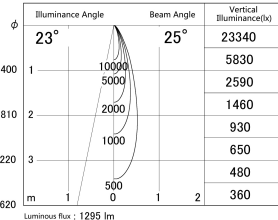

Item no. DD161-1525MB9035

Series Name: AMMA Φ 80 series Lens type adjustable Antiglare (DD161-AG)

■ Lighting Distribution Curve (cd/1000 lm)

Installation	Recessed mount
Type	High-efficiency antiglare type adjustable downlight
Fixture wattage	14W
Beam angle	25deg
Color Temp.	3500K
CRI	Ra>90
Luminous	1293 lm
Body	Die-castaluminumalloy
Body finish	N/A
Trim finish	Black
Reflector finish	Mirror
IP Rate	IP20
Light source	COB module
Input Voltage	AC220~240V
Dimming Type	Non-Dimmable
Certificate	CE,CCC
Cut Hole	80mm