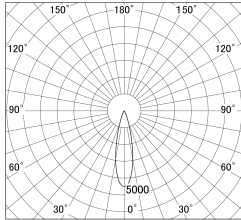

■ Lighting Distribution Curve (cd/1000 lm)