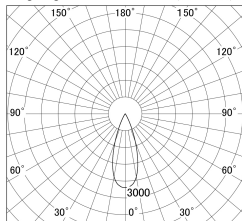

■ Lighting Distribution Curve (cd/1000 lm)