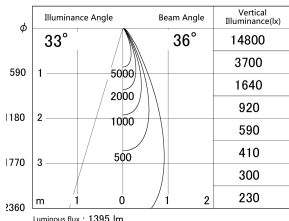

Item no. DD161-1535MB9035

Series Name: AMMA Φ80 series Lens type adjustable Antiglare (DD161-AG)

■ Lighting Distribution Curve (cd/1000 lm)

Installation	Recessed mount
Type	High-efficiency antiglare type adjustable downlight
Fixture wattage	14W
Beam angle	36deg
Color Temp.	3500K
CRI	Ra>90
Luminous	1397 lm
Body	Die-castaluminumalloy
Body finish	N/A
Trim finish	Black
Reflector finish	Mirror
IP Rate	IP20
Light source	COB module
Input Voltage	AC220~240V
Dimming Type	Non-Dimmable
Certificate	CE,CCC
Cut Hole	80mm