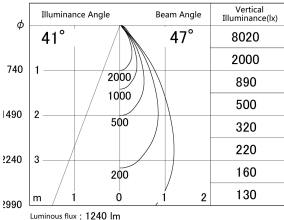

Item no. DD161-1545MB9035

Series Name: AMMA Φ80 series Lens type adjustable Antiglare (DD161-AG)

■ Lighting Distribution Curve (cd/1000 lm)

Installation	Recessed mount
Type	High-efficiency antiglare type adjustable downlight
Fixture wattage	14W
Beam angle	47deg
Color Temp.	3500K
CRI	Ra>90
Luminous	1241 lm
Body	Die-castaluminumalloy
Body finish	N/A
Trim finish	Black
Reflector finish	Mirror
IP Rate	IP20
Light source	COB module
Input Voltage	AC220~240V
Dimming Type	Non-Dimmable
Certificate	CE,CCC
Cut Hole	80mm