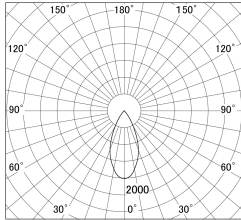

■ Lighting Distribution Curve (cd/1000 lm)