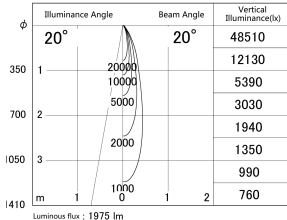

Item no. DD161-2020MB9035

Series Name: AMMA Φ80 series Lens type adjustable Antiglare (DD161-AG)

■ Lighting Distribution Curve (cd/1000 lm)

Installation	Recessed mount
Type	High-efficiency antiglare type adjustable downlight
Fixture wattage	21W
Beam angle	20deg
Color Temp.	3500K
CRI	Ra>90
Luminous	1976 lm
Body	Die-cast aluminum alloy
Body finish	N/A
Trim finish	Black
Reflector finish	Mirror
IP Rate	IP20
Light source	COB module
Input Voltage	AC220~240V
Dimming Type	Non-Dimmable
Certificate	CE,CCC
Cut Hole	80mm