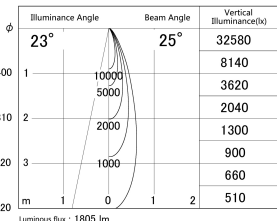

Item no. DD161-2025MB9035

Series Name: AMMA Φ80 series Lens type adjustable Antiglare (DD161-AG)

■ Lighting Distribution Curve (cd/1000 lm)

Installation	Recessed mount
Type	High-efficiency antiglare type adjustable downlight
Fixture wattage	21W
Beam angle	25deg
Color Temp.	3500K
CRI	Ra>90
Luminous	1805 lm
Body	Die-castaluminumalloy
Body finish	N/A
Trim finish	Black
Reflector finish	Mirror
IP Rate	IP20
Light source	COB module
Input Voltage	AC220~240V
Dimming Type	Non-Dimmable
Certificate	CE,CCC
Cut Hole	80mm