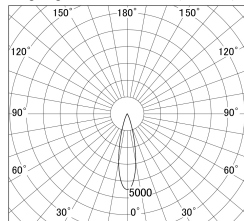

■ Lighting Distribution Curve (cd/1000 lm)