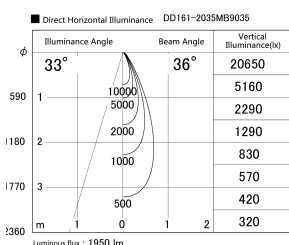

Item no. DD161-2035MB9035

Series Name: AMMA Φ80 series Lens type adjustable Antiglare (DD161-AG)

Installation	Recessed mount
Type	High-efficiency antiglare type adjustable downlight
Fixture wattage	21W
Beam angle	36deg
Color Temp.	3500K
CRI	Ra>90
Luminous	1949 lm
Body	Die-castaluminumalloy
Body finish	N/A
Trim finish	Black
Reflector finish	Mirror
IP Rate	IP20
Light source	COB module
Input Voltage	AC220~240V
Dimming Type	Non-Dimmable
Certificate	CE,CCC
Cut Hole	80mm