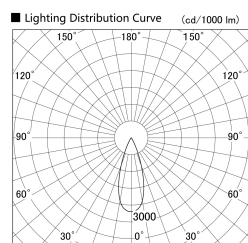

Item no. DD161-2035MB9035

Series Name: AMMA Φ80 series Lens type adjustable Antiglare (DD161-AG)

Installation	Recessed mount
Type	High-efficiency antiglare type adjustable downlight
Fixture wattage	21W
Beam angle	36deg
Color Temp.	3500K
CRI	Ra>90
Luminous	1949 lm
Body	Die-castaluminumalloy
Body finish	N/A
Trim finish	Black
Reflector finish	Mirror
IP Rate	IP20
Light source	COB module
Input Voltage	AC220~240V
Dimming Type	Non-Dimmable
Certificate	CE,CCC
Cut Hole	80mm