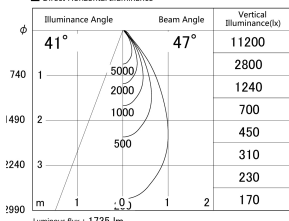

Item no. DD161-2045MB9035

Series Name: AMMA Φ80 series Lens type adjustable Antiglare (DD161-AG)

■ Lighting Distribution Curve (cd/1000 lm)

Installation	Recessed mount
Type	High-efficiency antiglare type adjustable downlight
Fixture wattage	21W
Beam angle	47deg
Color Temp.	3500K
CRI	Ra>90
Luminous	1733 lm
Body	Die-castaluminumalloy
Body finish	N/A
Trim finish	Black
Reflector finish	Mirror
IP Rate	IP20
Light source	COB module
Input Voltage	AC220~240V
Dimming Type	Non-Dimmable
Certificate	CE,CCC
Cut Hole	80mm