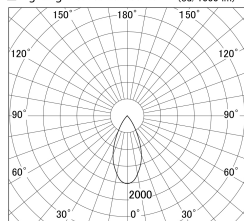

■ Lighting Distribution Curve (cd/1000 lm)