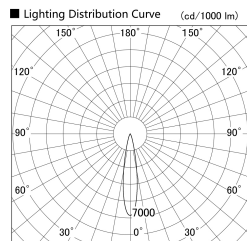

Item no. DD161-2520MB9035

Series Name: AMMA Φ80 series Lens type adjustable Antiglare (DD161-AG)

Installation	Recessed mount
Type	High-efficiency antiglare type adjustable downlight
Fixture wattage	24W
Beam angle	19deg
Color Temp.	3500K
CRI	Ra>90
Luminous	2015 lm
Body	Die-castaluminumalloy
Body finish	N/A
Trim finish	Black
Reflector finish	Mirror
IP Rate	IP20
Light source	COB module
Input Voltage	AC220~240V
Dimming Type	Non-Dimmable
Certificate	CE,CCC
Cut Hole	80mm