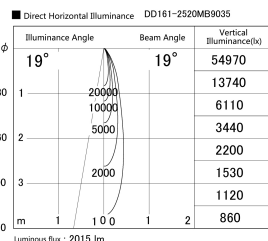

Item no. DD161-2520MB9035

Series Name: AMMA Φ80 series Lens type adjustable Antiglare (DD161-AG)

Installation	Recessed mount
Type	High-efficiency antiglare type adjustable downlight
Fixture wattage	24W
Beam angle	19deg
Color Temp.	3500K
CRI	Ra>90
Luminous	2015 lm
Body	Die-castaluminumalloy
Body finish	N/A
Trim finish	Black
Reflector finish	Mirror
IP Rate	IP20
Light source	COB module
Input Voltage	AC220~240V
Dimming Type	Non-Dimmable
Certificate	CE,CCC
Cut Hole	80mm