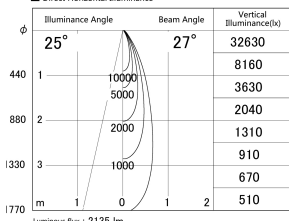

Item no. DD161-2525MB9035

Series Name: AMMA Φ80 series Lens type adjustable Antiglare (DD161-AG)

■ Lighting Distribution Curve (cd/1000 lm)

Installation	Recessed mount
Type	High-efficiency antiglare type adjustable downlight
Fixture wattage	24W
Beam angle	27deg
Color Temp.	3500K
CRI	Ra>90
Luminous	2134 lm
Body	Die-castaluminumalloy
Body finish	N/A
Trim finish	Black
Reflector finish	Mirror
IP Rate	IP20
Light source	COB module
Input Voltage	AC220~240V
Dimming Type	Non-Dimmable
Certificate	CE,CCC
Cut Hole	80mm