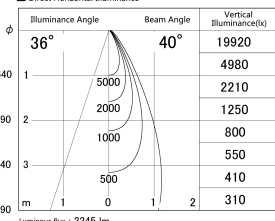

Item no. DD161-2540MB9035

Series Name: AMMA Φ80 series Lens type adjustable Antiglare (DD161-AG)

■ Lighting Distribution Curve (cd/1000 lm)

Installation	Recessed mount
Type	High-efficiency antiglare type adjustable downlight
Fixture wattage	24W
Beam angle	40deg
Color Temp.	3500K
CRI	Ra>90
Luminous	2243 lm
Body	Die-castaluminumalloy
Body finish	N/A
Trim finish	Black
Reflector finish	Mirror
IP Rate	IP20
Light source	COB module
Input Voltage	AC220~240V
Dimming Type	Non-Dimmable
Certificate	CE,CCC
Cut Hole	80mm