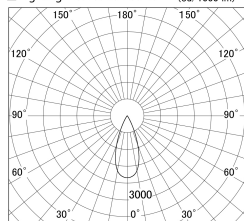

■ Lighting Distribution Curve (cd/1000 lm)