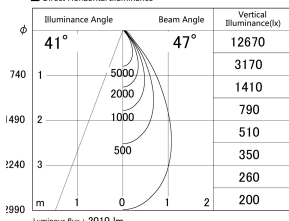

Item no. DD161-2545MB9035

Series Name: AMMA Φ80 series Lens type adjustable Antiglare (DD161-AG)

■ Lighting Distribution Curve (cd/1000 lm)

Installation	Recessed mount
Type	High-efficiency antiglare type adjustable downlight
Fixture wattage	24W
Beam angle	47deg
Color Temp.	3500K
CRI	Ra>90
Luminous	2012 lm
Body	Die-castaluminumalloy
Body finish	N/A
Trim finish	Black
Reflector finish	Mirror
IP Rate	IP20
Light source	COB module
Input Voltage	AC220~240V
Dimming Type	Non-Dimmable
Certificate	CE,CCC
Cut Hole	80mm