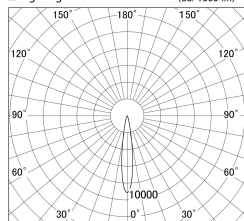

■ Lighting Distribution Curve (cd/1000 lm)