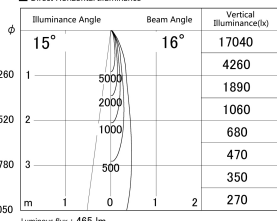

Item no. DD161-0515MB9040

Series Name: AMMA Φ 80 series Lens type adjustable Antiglare (DD161-AG)

■ Lighting Distribution Curve (cd/1000 lm)

Installation	Recessed mount
Type	High-efficiency antiglare type adjustable downlight
Fixture wattage	5W
Beam angle	16deg
Color Temp.	4000K
CRI	Ra>90
Luminous	465 lm
Body	Die-castaluminumalloy
Body finish	N/A
Trim finish	Black
Reflector finish	Mirror
IP Rate	IP20
Light source	COB module
Input Voltage	AC220~240V
Dimming Type	Non-Dimmable
Certificate	CE,CCC
Cut Hole	80mm