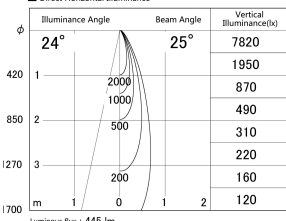

Item no. DD161-0525MB9040

Series Name: AMMA Φ 80 series Lens type adjustable Antiglare (DD161-AG)

■ Lighting Distribution Curve (cd/1000 lm)

Installation	Recessed mount
Type	High-efficiency antiglare type adjustable downlight
Fixture wattage	5W
Beam angle	25deg
Color Temp.	4000K
CRI	Ra>90
Luminous	445 lm
Body	Die-castaluminumalloy
Body finish	N/A
Trim finish	Black
Reflector finish	Mirror
IP Rate	IP20
Light source	COB module
Input Voltage	AC220~240V
Dimming Type	Non-Dimmable
Certificate	CE,CCC
Cut Hole	80mm