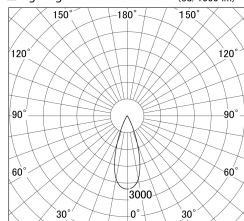

■ Lighting Distribution Curve (cd/1000 lm)