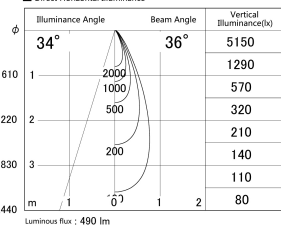

Item no. DD161-0535MB9040

Series Name: AMMA Φ80 series Lens type adjustable Antiglare (DD161-AG)

■ Lighting Distribution Curve (cd/1000 lm)

Installation	Recessed mount
Type	High-efficiency antiglare type adjustable downlight
Fixture wattage	5W
Beam angle	36deg
Color Temp.	4000K
CRI	Ra>90
Luminous	491 lm
Body	Die-castaluminumalloy
Body finish	N/A
Trim finish	Black
Reflector finish	Mirror
IP Rate	IP20
Light source	COB module
Input Voltage	AC220~240V
Dimming Type	Non-Dimmable
Certificate	CE,CCC
Cut Hole	80mm