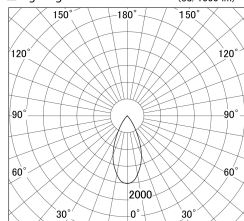

■ Lighting Distribution Curve (cd/1000 lm)