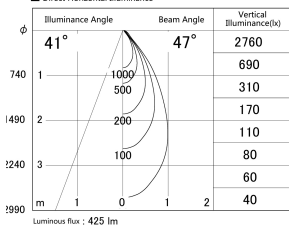

Item no. DD161-0545MB9040

Series Name: AMMA Φ 80 series Lens type adjustable Antiglare (DD161-AG)

■ Lighting Distribution Curve (cd/1000 lm)

Installation	Recessed mount
Type	High-efficiency antiglare type adjustable downlight
Fixture wattage	5W
Beam angle	47deg
Color Temp.	4000K
CRI	Ra>90
Luminous	427 lm
Body	Die-castaluminumalloy
Body finish	N/A
Trim finish	Black
Reflector finish	Mirror
IP Rate	IP20
Light source	COB module
Input Voltage	AC220~240V
Dimming Type	Non-Dimmable
Certificate	CE,CCC
Cut Hole	80mm