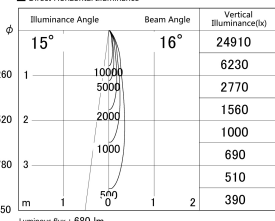

Item no. DD161-0815MB9040

Series Name: AMMA Φ80 series Lens type adjustable Antiglare (DD161-AG)

■ Lighting Distribution Curve (cd/1000 lm)

Installation	Recessed mount
Type	High-efficiency antiglare type adjustable downlight
Fixture wattage	7.5W
Beam angle	16deg
Color Temp.	4000K
CRI	Ra>90
Luminous	680 lm
Body	Die-cast aluminum alloy
Body finish	N/A
Trim finish	Black
Reflector finish	Mirror
IP Rate	IP20
Light source	COB module
Input Voltage	AC220~240V
Dimming Type	Non-Dimmable
Certificate	CE,CCC
Cut Hole	80mm