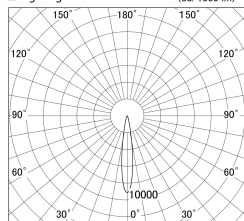

■ Lighting Distribution Curve (cd/1000 lm)