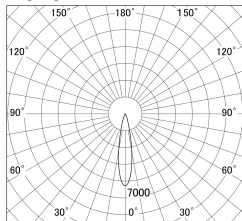

■ Lighting Distribution Curve (cd/1000 lm)