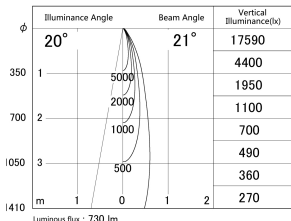

Item no. DD161-0820MB9040

Series Name: AMMA Φ80 series Lens type adjustable Antiglare (DD161-AG)

■ Lighting Distribution Curve (cd/1000 lm)

Installation	Recessed mount
Type	High-efficiency antiglare type adjustable downlight
Fixture wattage	7.5W
Beam angle	21deg
Color Temp.	4000K
CRI	Ra>90
Luminous	732 lm
Body	Die-castaluminumalloy
Body finish	N/A
Trim finish	Black
Reflector finish	Mirror
IP Rate	IP20
Light source	COB module
Input Voltage	AC220~240V
Dimming Type	Non-Dimmable
Certificate	CE,CCC
Cut Hole	80mm