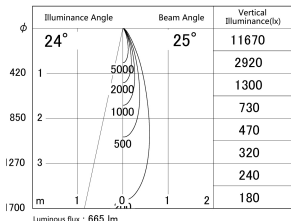

Item no. DD161-0825MB9040

Series Name: AMMA Φ80 series Lens type adjustable Antiglare (DD161-AG)

■ Lighting Distribution Curve (cd/1000 lm)

Installation	Recessed mount
Type	High-efficiency antiglare type adjustable downlight
Fixture wattage	7.5W
Beam angle	25deg
Color Temp.	4000K
CRI	Ra>90
Luminous	664 lm
Body	Die-castaluminumalloy
Body finish	N/A
Trim finish	Black
Reflector finish	Mirror
IP Rate	IP20
Light source	COB module
Input Voltage	AC220~240V
Dimming Type	Non-Dimmable
Certificate	CE,CCC
Cut Hole	80mm