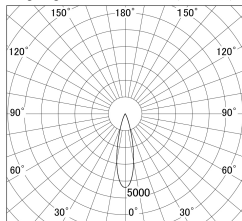

■ Lighting Distribution Curve (cd/1000 lm)