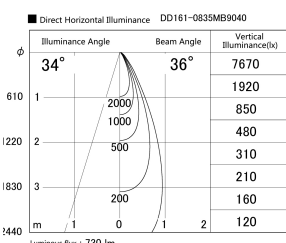

Item no. DD161-0835MB9040

Series Name: AMMA Φ80 series Lens type adjustable Antiglare (DD161-AG)

Installation	Recessed mount
Type	High-efficiency antiglare type adjustable downlight
Fixture wattage	7.5W
Beam angle	36deg
Color Temp.	4000K
CRI	Ra>90
Luminous	731 lm
Body	Die-castaluminumalloy
Body finish	N/A
Trim finish	Black
Reflector finish	Mirror
IP Rate	IP20
Light source	COB module
Input Voltage	AC220~240V
Dimming Type	Non-Dimmable
Certificate	CE,CCC
Cut Hole	80mm