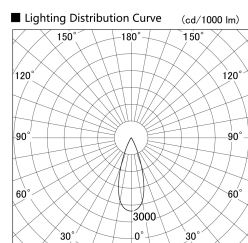

Item no. DD161-0835MB9040

Series Name: AMMA Φ80 series Lens type adjustable Antiglare (DD161-AG)

Installation	Recessed mount
Type	High-efficiency antiglare type adjustable downlight
Fixture wattage	7.5W
Beam angle	36deg
Color Temp.	4000K
CRI	Ra>90
Luminous	731 lm
Body	Die-castaluminumalloy
Body finish	N/A
Trim finish	Black
Reflector finish	Mirror
IP Rate	IP20
Light source	COB module
Input Voltage	AC220~240V
Dimming Type	Non-Dimmable
Certificate	CE,CCC
Cut Hole	80mm