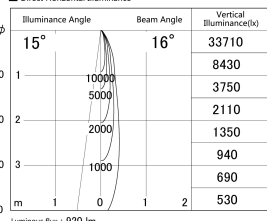

Item no. DD161-1015MB9040

Series Name: AMMA Φ80 series Lens type adjustable Antiglare (DD161-AG)

■ Lighting Distribution Curve (cd/1000 lm)

Installation	Recessed mount
Type	High-efficiency antiglare type adjustable downlight
Fixture wattage	10.5W
Beam angle	16deg
Color Temp.	4000K
CRI	Ra>90
Luminous	920 lm
Body	Die-cast aluminum alloy
Body finish	N/A
Trim finish	Black
Reflector finish	Mirror
IP Rate	IP20
Light source	COB module
Input Voltage	AC220~240V
Dimming Type	Non-Dimmable
Certificate	CE,CCC
Cut Hole	80mm