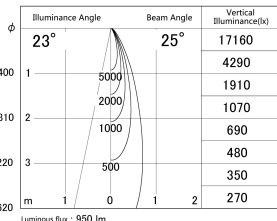

Item no. DD161-1025MB9040

Series Name: AMMA Φ80 series Lens type adjustable Antiglare (DD161-AG)

■ Lighting Distribution Curve (cd/1000 lm)

Installation	Recessed mount
Type	High-efficiency antiglare type adjustable downlight
Fixture wattage	10.5W
Beam angle	25deg
Color Temp.	4000K
CRI	Ra>90
Luminous	951 lm
Body	Die-cast aluminum alloy
Body finish	N/A
Trim finish	Black
Reflector finish	Mirror
IP Rate	IP20
Light source	COB module
Input Voltage	AC220~240V
Dimming Type	Non-Dimmable
Certificate	CE,CCC
Cut Hole	80mm