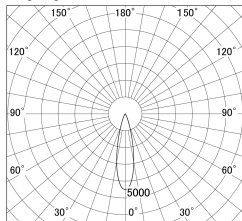

■ Lighting Distribution Curve (cd/1000 lm)