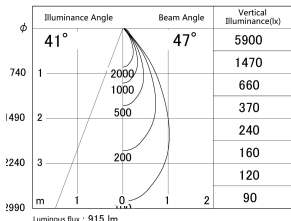

Item no. DD161-1045MB9040

Series Name: AMMA Φ80 series Lens type adjustable Antiglare (DD161-AG)

■ Lighting Distribution Curve (cd/1000 lm)

Installation	Recessed mount
Type	High-efficiency antiglare type adjustable downlight
Fixture wattage	10.5W
Beam angle	47deg
Color Temp.	4000K
CRI	Ra>90
Luminous	913 lm
Body	Die-castaluminumalloy
Body finish	N/A
Trim finish	Black
Reflector finish	Mirror
IP Rate	IP20
Light source	COB module
Input Voltage	AC220~240V
Dimming Type	Non-Dimmable
Certificate	CE,CCC
Cut Hole	80mm