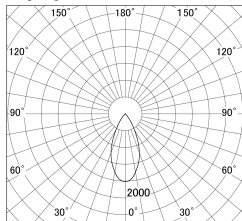

■ Lighting Distribution Curve (cd/1000 lm)