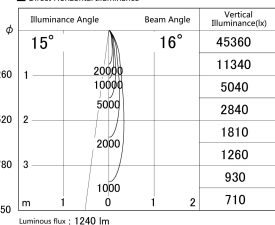

Item no. DD161-1515MB9040

Series Name: AMMA Φ80 series Lens type adjustable Antiglare (DD161-AG)

■ Lighting Distribution Curve (cd/1000 lm)

Installation	Recessed mount
Type	High-efficiency antiglare type adjustable downlight
Fixture wattage	14W
Beam angle	16deg
Color Temp.	4000K
CRI	Ra>90
Luminous	1238 lm
Body	Die-castaluminumalloy
Body finish	N/A
Trim finish	Black
Reflector finish	Mirror
IP Rate	IP20
Light source	COB module
Input Voltage	AC220~240V
Dimming Type	Non-Dimmable
Certificate	CE,CCC
Cut Hole	80mm