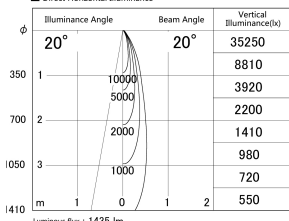

Item no. DD161-1520MB9040

Series Name: AMMA Φ80 series Lens type adjustable Antiglare (DD161-AG)

■ Lighting Distribution Curve (cd/1000 lm)

Installation	Recessed mount
Type	High-efficiency antiglare type adjustable downlight
Fixture wattage	14W
Beam angle	20deg
Color Temp.	4000K
CRI	Ra>90
Luminous	1436 lm
Body	Die-castaluminumalloy
Body finish	N/A
Trim finish	Black
Reflector finish	Mirror
IP Rate	IP20
Light source	COB module
Input Voltage	AC220~240V
Dimming Type	Non-Dimmable
Certificate	CE,CCC
Cut Hole	80mm