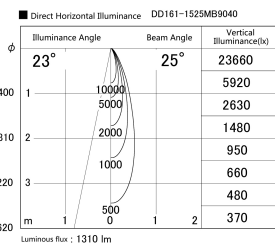

Item no. DD161-1525MB9040

Series Name: AMMA Φ80 series Lens type adjustable Antiglare (DD161-AG)

Installation	Recessed mount
Type	High-efficiency antiglare type adjustable downlight
Fixture wattage	14W
Beam angle	25deg
Color Temp.	4000K
CRI	Ra>90
Luminous	1311 lm
Body	Die-castaluminumalloy
Body finish	N/A
Trim finish	Black
Reflector finish	Mirror
IP Rate	IP20
Light source	COB module
Input Voltage	AC220~240V
Dimming Type	Non-Dimmable
Certificate	CE,CCC
Cut Hole	80mm