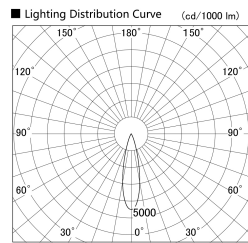

Item no. DD161-1525MB9040

Series Name: AMMA Φ80 series Lens type adjustable Antiglare (DD161-AG)

Installation	Recessed mount
Type	High-efficiency antiglare type adjustable downlight
Fixture wattage	14W
Beam angle	25deg
Color Temp.	4000K
CRI	Ra>90
Luminous	1311 lm
Body	Die-castaluminumalloy
Body finish	N/A
Trim finish	Black
Reflector finish	Mirror
IP Rate	IP20
Light source	COB module
Input Voltage	AC220~240V
Dimming Type	Non-Dimmable
Certificate	CE,CCC
Cut Hole	80mm