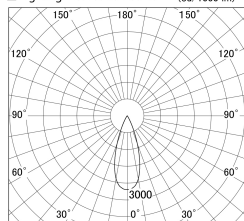

■ Lighting Distribution Curve (cd/1000 lm)