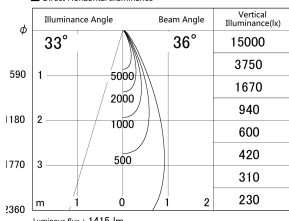

Item no. DD161-1535MB9040

Series Name: AMMA Φ80 series Lens type adjustable Antiglare (DD161-AG)

■ Lighting Distribution Curve (cd/1000 lm)

Installation	Recessed mount
Type	High-efficiency antiglare type adjustable downlight
Fixture wattage	14W
Beam angle	36deg
Color Temp.	4000K
CRI	Ra>90
Luminous	1416 lm
Body	Die-castaluminumalloy
Body finish	N/A
Trim finish	Black
Reflector finish	Mirror
IP Rate	IP20
Light source	COB module
Input Voltage	AC220~240V
Dimming Type	Non-Dimmable
Certificate	CE,CCC
Cut Hole	80mm