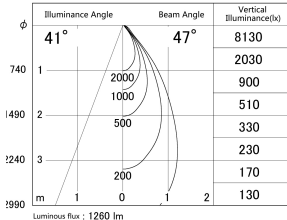

Item no. DD161-1545MB9040

Series Name: AMMA Φ80 series Lens type adjustable Antiglare (DD161-AG)

■ Lighting Distribution Curve (cd/1000 lm)

Installation	Recessed mount
Type	High-efficiency antiglare type adjustable downlight
Fixture wattage	14W
Beam angle	47deg
Color Temp.	4000K
CRI	Ra>90
Luminous	1259 lm
Body	Die-castaluminumalloy
Body finish	N/A
Trim finish	Black
Reflector finish	Mirror
IP Rate	IP20
Light source	COB module
Input Voltage	AC220~240V
Dimming Type	Non-Dimmable
Certificate	CE,CCC
Cut Hole	80mm