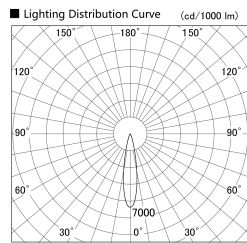

Item no. DD161-2020MB9040

Series Name: AMMA Φ80 series Lens type adjustable Antiglare (DD161-AG)

| | |
|------------------|---|
| Installation | Recessed mount |
| Type | High-efficiency antiglare type adjustable downlight |
| Fixture wattage | 21W |
| Beam angle | 20deg |
| Color Temp. | 4000K |
| CRI | Ra>90 |
| Luminous | 2004 lm |
| Body | Die-castaluminumalloy |
| Body finish | N/A |
| Trim finish | Black |
| Reflector finish | Mirror |
| IP Rate | IP20 |
| Light source | COB module |
| Input Voltage | AC220~240V |
| Dimming Type | Non-Dimmable |
| Certificate | CE,CCC |
| Cut Hole | 80mm |