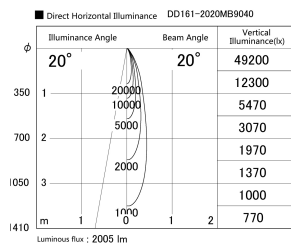

Item no. DD161-2020MB9040

Series Name: AMMA Φ80 series Lens type adjustable Antiglare (DD161-AG)

| | |
|------------------|---|
| Installation | Recessed mount |
| Type | High-efficiency antiglare type adjustable downlight |
| Fixture wattage | 21W |
| Beam angle | 20deg |
| Color Temp. | 4000K |
| CRI | Ra>90 |
| Luminous | 2004 lm |
| Body | Die-castaluminumalloy |
| Body finish | N/A |
| Trim finish | Black |
| Reflector finish | Mirror |
| IP Rate | IP20 |
| Light source | COB module |
| Input Voltage | AC220~240V |
| Dimming Type | Non-Dimmable |
| Certificate | CE,CCC |
| Cut Hole | 80mm |