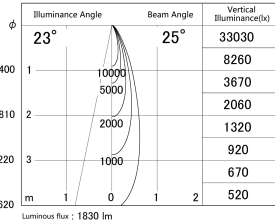

Item no. DD161-2025MB9040

Series Name: AMMA Φ80 series Lens type adjustable Antiglare (DD161-AG)

■ Lighting Distribution Curve (cd/1000 lm)

Installation	Recessed mount
Type	High-efficiency antiglare type adjustable downlight
Fixture wattage	21W
Beam angle	25deg
Color Temp.	4000K
CRI	Ra>90
Luminous	1830 lm
Body	Die-castaluminumalloy
Body finish	N/A
Trim finish	Black
Reflector finish	Mirror
IP Rate	IP20
Light source	COB module
Input Voltage	AC220~240V
Dimming Type	Non-Dimmable
Certificate	CE,CCC
Cut Hole	80mm