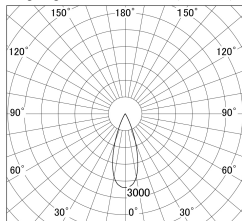

■ Lighting Distribution Curve (cd/1000 lm)