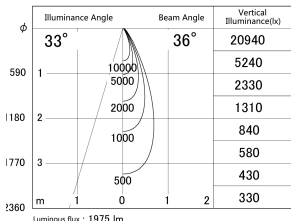

Item no. DD161-2035MB9040

Series Name: AMMA Φ80 series Lens type adjustable Antiglare (DD161-AG)

■ Lighting Distribution Curve (cd/1000 lm)

Installation	Recessed mount
Type	High-efficiency antiglare type adjustable downlight
Fixture wattage	21W
Beam angle	36deg
Color Temp.	4000K
CRI	Ra>90
Luminous	1977 lm
Body	Die-castaluminumalloy
Body finish	N/A
Trim finish	Black
Reflector finish	Mirror
IP Rate	IP20
Light source	COB module
Input Voltage	AC220~240V
Dimming Type	Non-Dimmable
Certificate	CE,CCC
Cut Hole	80mm