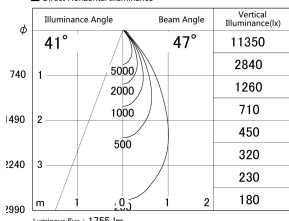

Item no. DD161-2045MB9040

Series Name: AMMA Φ80 series Lens type adjustable Antiglare (DD161-AG)

■ Lighting Distribution Curve (cd/1000 lm)

Installation	Recessed mount
Type	High-efficiency antiglare type adjustable downlight
Fixture wattage	21W
Beam angle	47deg
Color Temp.	4000K
CRI	Ra>90
Luminous	1757 lm
Body	Die-castaluminumalloy
Body finish	N/A
Trim finish	Black
Reflector finish	Mirror
IP Rate	IP20
Light source	COB module
Input Voltage	AC220~240V
Dimming Type	Non-Dimmable
Certificate	CE,CCC
Cut Hole	80mm