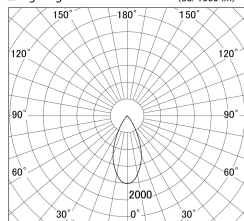

■ Lighting Distribution Curve (cd/1000 lm)