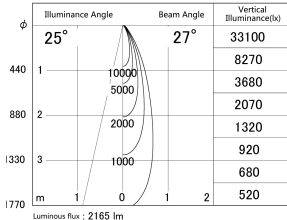

Item no. DD161-2525MB9040

Series Name: AMMA Φ80 series Lens type adjustable Antiglare (DD161-AG)

■ Lighting Distribution Curve (cd/1000 lm)

Installation	Recessed mount
Type	High-efficiency antiglare type adjustable downlight
Fixture wattage	24W
Beam angle	27deg
Color Temp.	4000K
CRI	Ra>90
Luminous	2165 lm
Body	Die-castaluminumalloy
Body finish	N/A
Trim finish	Black
Reflector finish	Mirror
IP Rate	IP20
Light source	COB module
Input Voltage	AC220~240V
Dimming Type	Non-Dimmable
Certificate	CE,CCC
Cut Hole	80mm