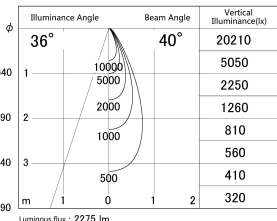

Item no. DD161-2540MB9040

Series Name: AMMA Φ80 series Lens type adjustable Antiglare (DD161-AG)

■ Lighting Distribution Curve (cd/1000 lm)

Installation	Recessed mount
Type	High-efficiency antiglare type adjustable downlight
Fixture wattage	24W
Beam angle	40deg
Color Temp.	4000K
CRI	Ra>90
Luminous	2275 lm
Body	Die-cast aluminum alloy
Body finish	N/A
Trim finish	Black
Reflector finish	Mirror
IP Rate	IP20
Light source	COB module
Input Voltage	AC220~240V
Dimming Type	Non-Dimmable
Certificate	CE,CCC
Cut Hole	80mm