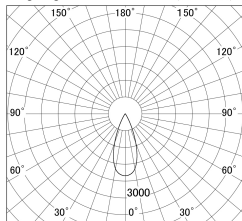

■ Lighting Distribution Curve (cd/1000 lm)