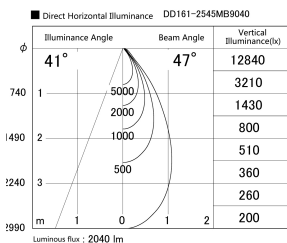

Item no. DD161-2545MB9040

Series Name: AMMA Φ80 series Lens type adjustable Antiglare (DD161-AG)

Installation	Recessed mount
Type	High-efficiency antiglare type adjustable downlight
Fixture wattage	24W
Beam angle	47deg
Color Temp.	4000K
CRI	Ra>90
Luminous	2040 lm
Body	Die-castaluminumalloy
Body finish	N/A
Trim finish	Black
Reflector finish	Mirror
IP Rate	IP20
Light source	COB module
Input Voltage	AC220~240V
Dimming Type	Non-Dimmable
Certificate	CE,CCC
Cut Hole	80mm