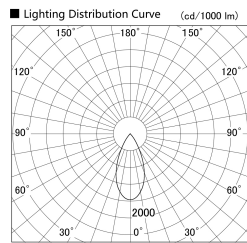

Item no. DD161-2545MB9040

Series Name: AMMA Φ80 series Lens type adjustable Antiglare (DD161-AG)

Installation	Recessed mount
Type	High-efficiency antiglare type adjustable downlight
Fixture wattage	24W
Beam angle	47deg
Color Temp.	4000K
CRI	Ra>90
Luminous	2040 lm
Body	Die-castaluminumalloy
Body finish	N/A
Trim finish	Black
Reflector finish	Mirror
IP Rate	IP20
Light source	COB module
Input Voltage	AC220~240V
Dimming Type	Non-Dimmable
Certificate	CE,CCC
Cut Hole	80mm