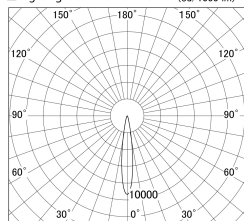

■ Lighting Distribution Curve (cd/1000 lm)