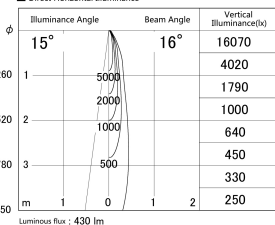

Item no. DD161-0515WW9027

Series Name: AMMA Φ80 series Lens type adjustable Antiglare (DD161-AG)

■ Lighting Distribution Curve (cd/1000 lm)

Installation	Recessed mount
Type	High-efficiency antiglare type adjustable downlight
Fixture wattage	5W
Beam angle	16deg
Color Temp.	2700K
CRI	Ra>90
Luminous	428 lm
Body	Die-castaluminumalloy
Body finish	N/A
Trim finish	White
Reflector finish	White
IP Rate	IP20
Light source	COB module
Input Voltage	AC220~240V
Dimming Type	Non-Dimmable
Certificate	CE,CCC
Cut Hole	80mm