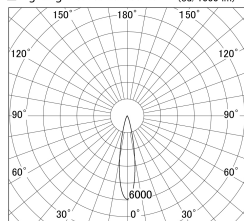

■ Lighting Distribution Curve (cd/1000 lm)