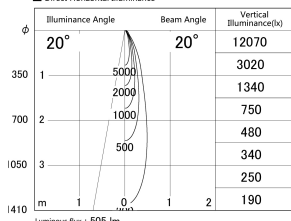

Item no. DD161-0520WW9027

Series Name: AMMA Φ80 series Lens type adjustable Antiglare (DD161-AG)

■ Lighting Distribution Curve (cd/1000 lm)

Installation	Recessed mount
Type	High-efficiency antiglare type adjustable downlight
Fixture wattage	5W
Beam angle	20deg
Color Temp.	2700K
CRI	Ra>90
Luminous	504 lm
Body	Die-castaluminumalloy
Body finish	N/A
Trim finish	White
Reflector finish	White
IP Rate	IP20
Light source	COB module
Input Voltage	AC220~240V
Dimming Type	Non-Dimmable
Certificate	CE,CCC
Cut Hole	80mm