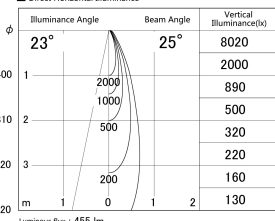

Item no. DD161-0525WW9027

Series Name: AMMA Φ80 series Lens type adjustable Antiglare (DD161-AG)

■ Lighting Distribution Curve (cd/1000 lm)

Installation	Recessed mount
Type	High-efficiency antiglare type adjustable downlight
Fixture wattage	5W
Beam angle	25deg
Color Temp.	2700K
CRI	Ra>90
Luminous	455 lm
Body	Die-castaluminumalloy
Body finish	N/A
Trim finish	White
Reflector finish	White
IP Rate	IP20
Light source	COB module
Input Voltage	AC220~240V
Dimming Type	Non-Dimmable
Certificate	CE,CCC
Cut Hole	80mm