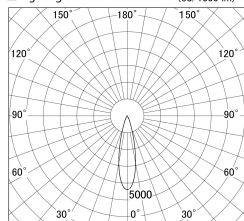

■ Lighting Distribution Curve (cd/1000 lm)