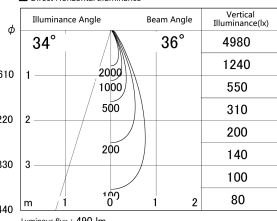

Item no. DD161-0535WW9027

Series Name: AMMA Φ 80 series Lens type adjustable Antiglare (DD161-AG)

■ Lighting Distribution Curve (cd/1000 lm)

Installation	Recessed mount
Type	High-efficiency antiglare type adjustable downlight
Fixture wattage	5W
Beam angle	36deg
Color Temp.	2700K
CRI	Ra>90
Luminous	492 lm
Body	Die-castaluminumalloy
Body finish	N/A
Trim finish	White
Reflector finish	White
IP Rate	IP20
Light source	COB module
Input Voltage	AC220~240V
Dimming Type	Non-Dimmable
Certificate	CE,CCC
Cut Hole	80mm