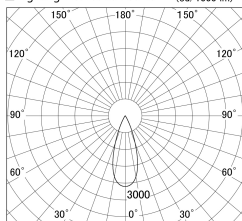

■ Lighting Distribution Curve (cd/1000 lm)