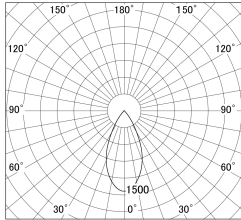

■ Lighting Distribution Curve (cd/1000 lm)