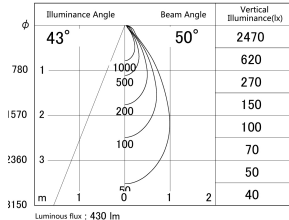

Item no. DD161-0545WW9027

Series Name: AMMA Φ80 series Lens type adjustable Antiglare (DD161-AG)

■ Lighting Distribution Curve (cd/1000 lm)

Installation	Recessed mount
Type	High-efficiency antiglare type adjustable downlight
Fixture wattage	5W
Beam angle	50deg
Color Temp.	2700K
CRI	Ra>90
Luminous	430 lm
Body	Die-castaluminumalloy
Body finish	N/A
Trim finish	White
Reflector finish	White
IP Rate	IP20
Light source	COB module
Input Voltage	AC220~240V
Dimming Type	Non-Dimmable
Certificate	CE,CCC
Cut Hole	80mm