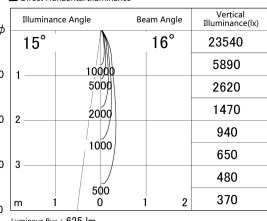

Item no. DD161-0815WW9027

Series Name: AMMA Φ80 series Lens type adjustable Antiglare (DD161-AG)

■ Lighting Distribution Curve (cd/1000 lm)

Installation	Recessed mount
Type	High-efficiency antiglare type adjustable downlight
Fixture wattage	7.5W
Beam angle	16deg
Color Temp.	2700K
CRI	Ra>90
Luminous	627 lm
Body	Die-castaluminumalloy
Body finish	N/A
Trim finish	White
Reflector finish	White
IP Rate	IP20
Light source	COB module
Input Voltage	AC220~240V
Dimming Type	Non-Dimmable
Certificate	CE,CCC
Cut Hole	80mm